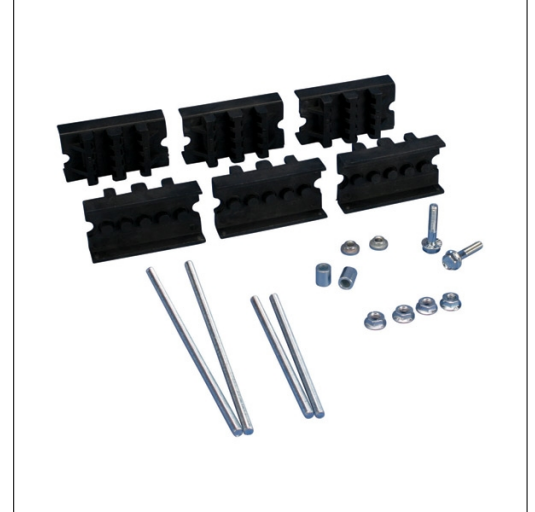

ELIT CABS2-10T-MOD

Technical description

Advantages:

Product name/ Art.nr/ GTIN		ELIT CABS2-10T-MOD/ 20350051/ 7070811209186
According to:		---
Type of accessory/spare part		Other
Accessory		Yes
Spare part		No